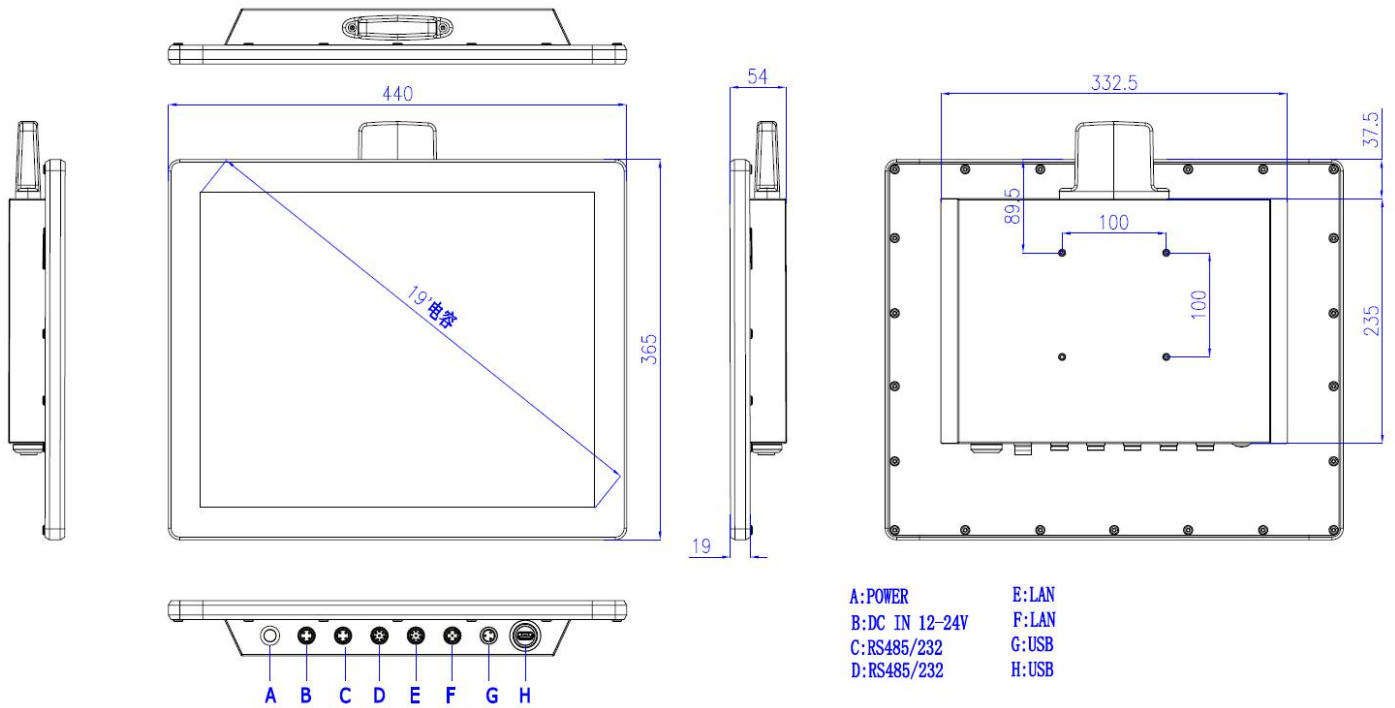

Dimension: Unit : mm

Order information:

Model NO.	Description
WP1901T-C-J1900	19" LCD/ Capacitive touch screen/ 1280*1024/CPU J1900/no memory/no SSD/2LAN/2RS232(option RS485)/2USB/option WIFI&3G/DC IN 12~24V
WP1901T-C-J6412	19" LCD/ Capacitive touch screen/ 1280*1024/CPU J6412/no memory/no SSD/2LAN/2RS232(option RS485)/2USB/option WIFI&3G/DC IN 12~24V
WP1901T-C-8145U	19" LCD/ Capacitive touch screen/ 1280*1024/CPU i3-8145U/no memory/no SSD/2LAN/2RS232(option RS485)/2USB/option WIFI&3G/DC IN 12~24V
WP1901T-C-SL7200	19" LCD/ Capacitive touch screen/ 1280*1024/CPU i5-7200U/no memory/no SSD/2LAN/2RS232(option RS485)/2USB/option WIFI&3G/DC IN 12~24V